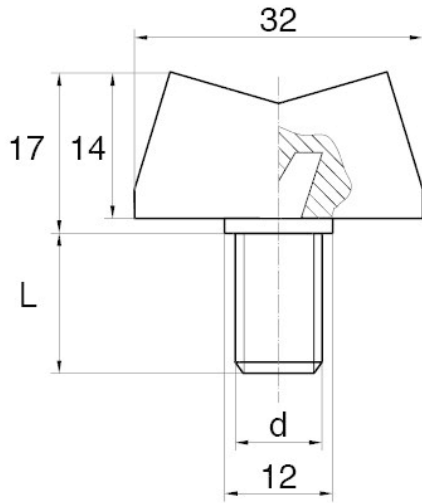

BL-SMM30 - Wing screws

Details:

- **Handle material:** Nylon
- **Stud material:** Zinc-plated steel; Stainless steel or brass available on special order
- **Handle colour:** black; other colours available on special order
- Other lengths available on special order

Symbol	Thread d	Ext. thread length L	Standard pack
		[mm]	[szt./pcs]
BL-SMM30-M6-18	M6	18	5000