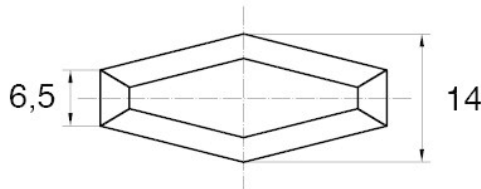

BL-SMM30 - Wing screws

Details:

- **Handle material:** Nylon
- **Stud material:** Zinc-plated steel; Stainless steel or brass available on special order
- **Handle colour:** black; other colours available on special order
- Other lengths available on special order

Symbol	Thread d	Ext. thread length L	Standard pack
		[mm]	[szt./pcs]
BL-SMM30-M6-18	M6	18	5000