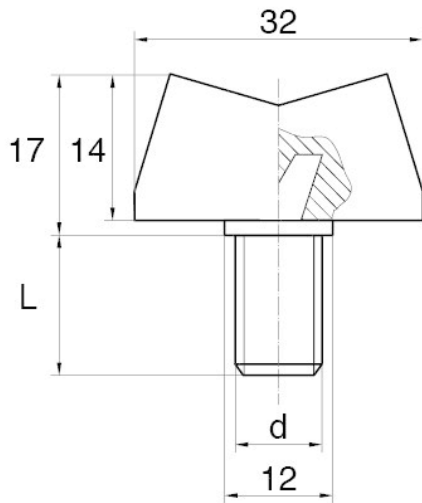

**BL-SMM30 - Wing screws**

Details:

- **Handle material:** Nylon
- **Stud material:** Zinc-plated steel; Stainless steel or brass available on special order
- **Handle colour:** black; other colours available on special order
- Other lengths available on special order

Symbol	Thread d	Ext. thread length L	Standard pack
		[mm]	[szt./pcs]
BL-SMM30-M6-16	M6	16	5000