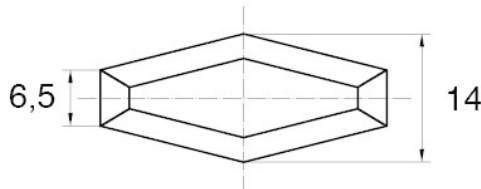

**BL-SMM30 - Wing screws**

Details:

- **Handle material:** Nylon
- **Stud material:** Zinc-plated steel; Stainless steel or brass available on special order
- **Handle colour:** black; other colours available on special order
- Other lengths available on special order

Symbol	Thread d	Ext. thread length L	Standard pack
		[mm]	[szt./pcs]
BL-SMM30-M6-16	M6	16	5000