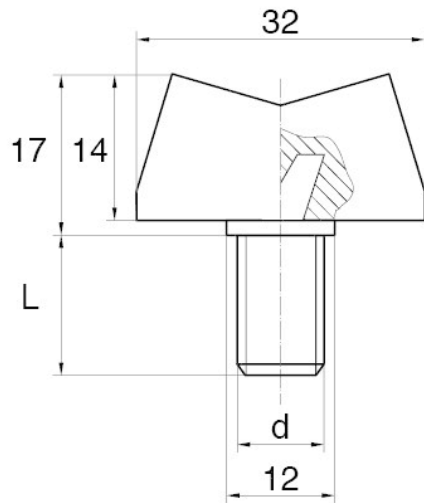

BL-SMM30 - Wing screws

Details:

- **Handle material:** Nylon
- **Stud material:** Zinc-plated steel; Stainless steel or brass available on special order
- **Handle colour:** black; other colours available on special order
- Other lengths available on special order

Symbol	Thread d	Ext. thread length L	Standard pack
		[mm]	[szt./pcs]
BL-SMM30-M6-12	M6	12	5000