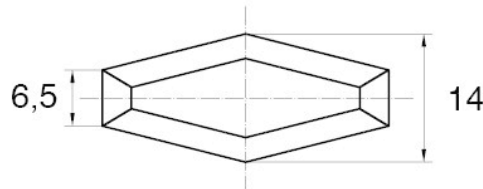

BL-SMM30 - Wing screws

Details:

- **Handle material:** Nylon
- **Stud material:** Zinc-plated steel; Stainless steel or brass available on special order
- **Handle colour:** black; other colours available on special order
- Other lengths available on special order

Symbol	Thread d	Ext. thread length L	Standard pack
		[mm]	[szt./pcs]
BL-SMM30-M6-12	M6	12	5000