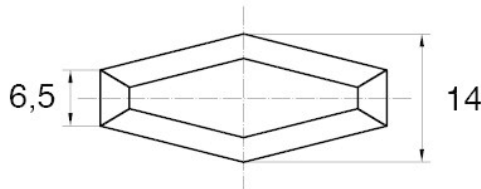

BL-SMM30 - Wing screws

Details:

- **Handle material:** Nylon
- **Stud material:** Zinc-plated steel; Stainless steel or brass available on special order
- **Handle colour:** black; other colours available on special order
- Other lengths available on special order

| Symbol | Thread d | Ext. thread length L | Standard pack |
|----------------|-------------|-------------------------|---------------|
| | | [mm] | [szt./pcs] |
| BL-SMM30-M6-10 | M6 | 10 | 5000 |