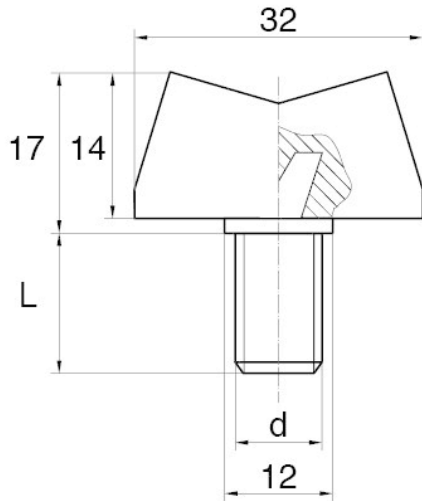

BL-SMM30 - Wing screws

Details:

- **Handle material:** Nylon
- **Stud material:** Zinc-plated steel; Stainless steel or brass available on special order
- **Handle colour:** black; other colours available on special order
- Other lengths available on special order

| Symbol | Thread d | Ext. thread length L | Standard pack |
|----------------|-------------|-------------------------|---------------|
| | | [mm] | [szt./pcs] |
| BL-SMM30-M6-10 | M6 | 10 | 5000 |