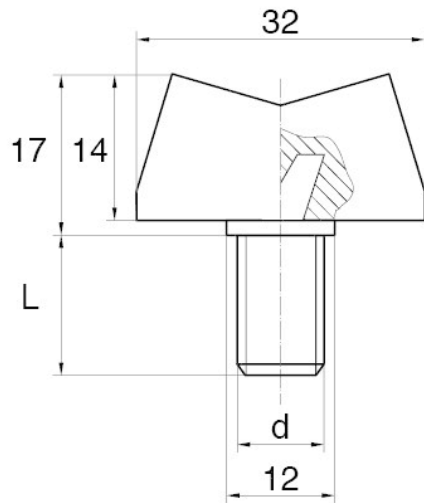

**BL-SMM30 - Wing screws**

Details:

- **Handle material:** Nylon
- **Stud material:** Zinc-plated steel; Stainless steel or brass available on special order
- **Handle colour:** black; other colours available on special order
- Other lengths available on special order

Symbol	Thread d	Ext. thread length L	Standard pack
		[mm]	[szt./pcs]
BL-SMM30-M6-08	M6	8	5000