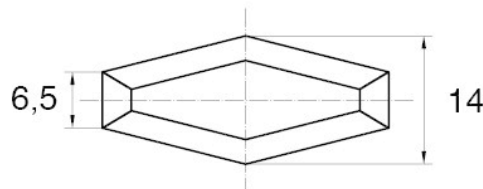

**BL-SMM30 - Wing screws**

Details:

- **Handle material:** Nylon
- **Stud material:** Zinc-plated steel; Stainless steel or brass available on special order
- **Handle colour:** black; other colours available on special order
- Other lengths available on special order

Symbol	Thread d	Ext. thread length L	Standard pack
		[mm]	[szt./pcs]
BL-SMM30-M6-08	M6	8	5000