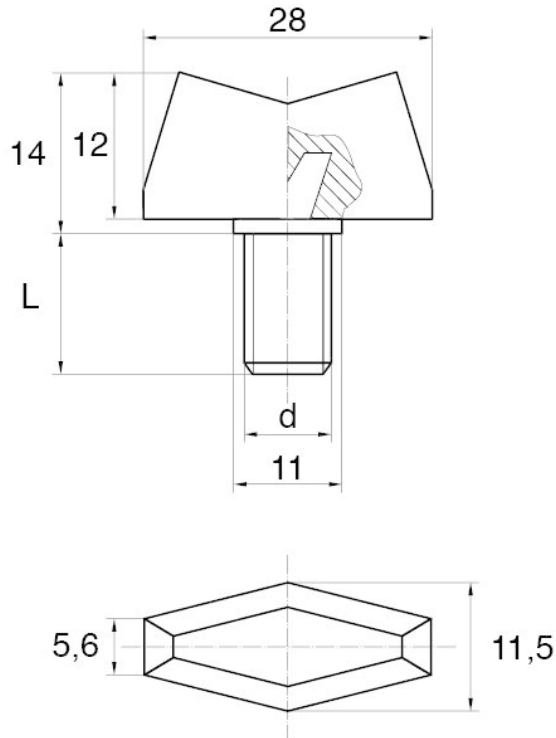

**BL-SMM20 - Wing screws**

Details:

- **Handle material:** Nylon
- **Stud material:** Zinc-plated steel; Stainless steel or brass available on special order
- **Handle colour:** black; other colours available on special order
- Other lengths available on special order

Symbol	Thread d	Ext. thread length L	Standard pack
		[mm]	[szt./pcs]
BL-SMM20-M4-18	M4	18	2500