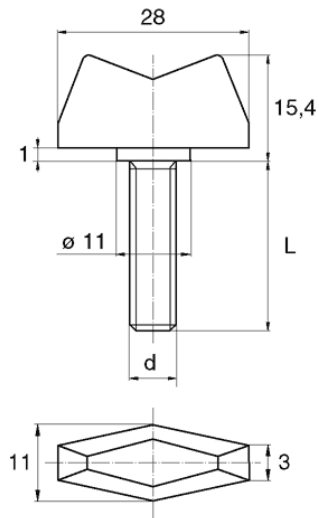

## BL-SMB - Plastic wing screws

**Details:**

- **Material: Nylon**
- **Colour: natural**
- Other materials, colours and sizes available on special order
- Standard pack: 5000 pcs

Symbol	Thread d	L	Head diameter	Head height	Material	Color	Standard pack
		[mm]	[mm]	[mm]			[szt./pcs]
BL-SMB-M8-40	M8	40	28	15.4	PA	natural	5000