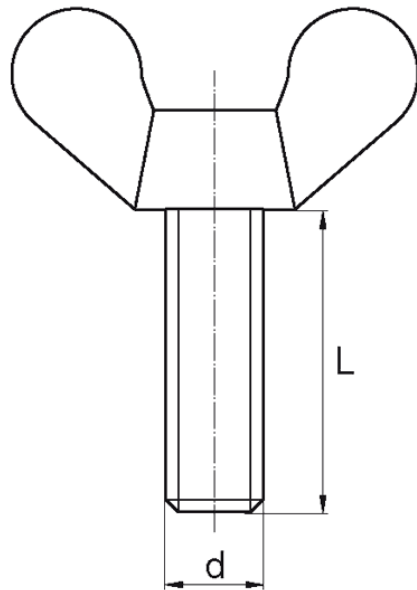

BL-SM316 - Wing screws DIN 316

Details:

- **Material: Nylon**
- **Colour: natural**
- Other materials, colours and sizes available on special order
- M12 threaded screws: out of DIN standard

Symbol	Thread d	L	Material	Color	Standard pack
		[mm]			[szt./pcs]
BL-SM316-M8-50	M8	50	PA	natural	1000