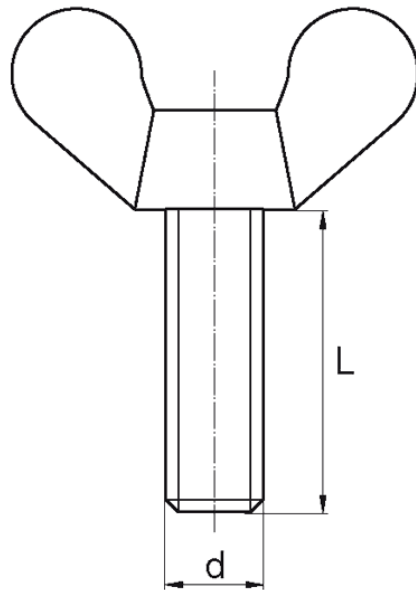

BL-SM316 - Wing screws DIN 316

Details:

- **Material: Nylon**
- **Colour: natural**
- Other materials, colours and sizes available on special order
- M12 threaded screws: out of DIN standard

Symbol	Thread d	L	Material	Color	Standard pack
		[mm]			[szt./pcs]
BL-SM316-M6-25	M6	25	PA	natural	1000