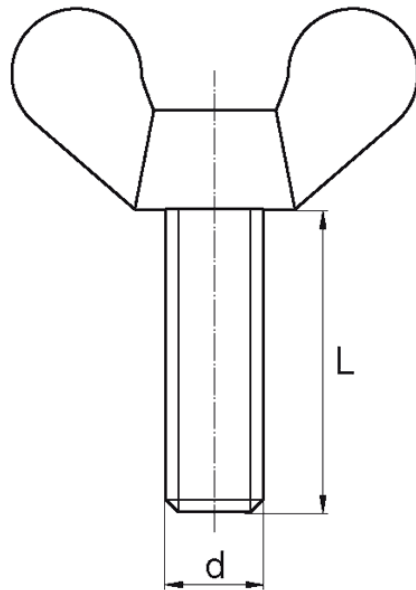

**BL-SM316 - Wing screws DIN 316**

**Details:**

- **Material: Nylon**
- **Colour: natural**
- Other materials, colours and sizes available on special order
- M12 threaded screws: out of DIN standard

Symbol	Thread d	L	Material	Color	Standard pack
		[mm]			[szt./pcs]
BL-SM316-M5-08	M5	8	PA	natural	1000