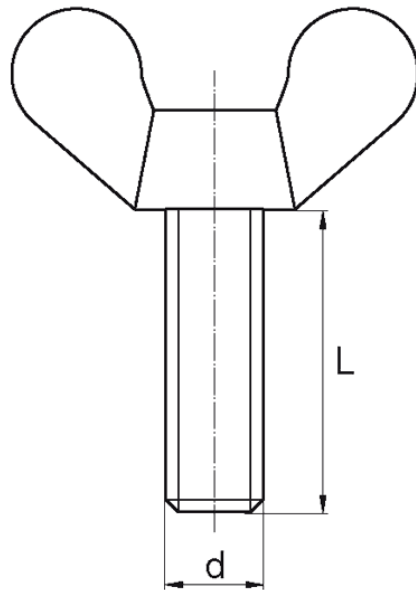

BL-SM316 - Wing screws DIN 316

Details:

- **Material: Nylon**
- **Colour: natural**
- Other materials, colours and sizes available on special order
- M12 threaded screws: out of DIN standard

Symbol	Thread d	L	Material	Color	Standard pack
		[mm]			[szt./pcs]
BL-SM316-M12-60	M12	60	PA	natural	1000