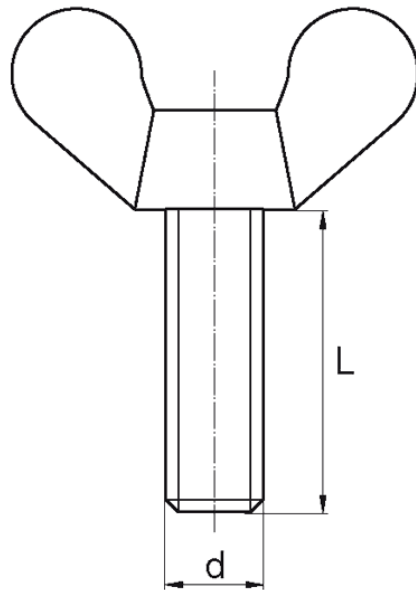

BL-SM316 - Wing screws DIN 316

Details:

- **Material: Nylon**
- **Colour: natural**
- Other materials, colours and sizes available on special order
- M12 threaded screws: out of DIN standard

Symbol	Thread d	L	Material	Color	Standard pack
		[mm]			[szt./pcs]
BL-SM316-M12-30	M12	30	PA	natural	1000