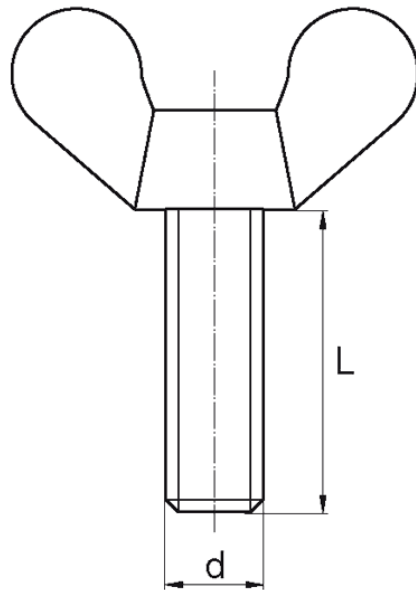

BL-SM316 - Wing screws DIN 316

Details:

- **Material: Nylon**
- **Colour: natural**
- Other materials, colours and sizes available on special order
- M12 threaded screws: out of DIN standard

Symbol	Thread d	L	Material	Color	Standard pack
		[mm]			[szt./pcs]
BL-SM316-M10-45	M10	45	PA	natural	1000