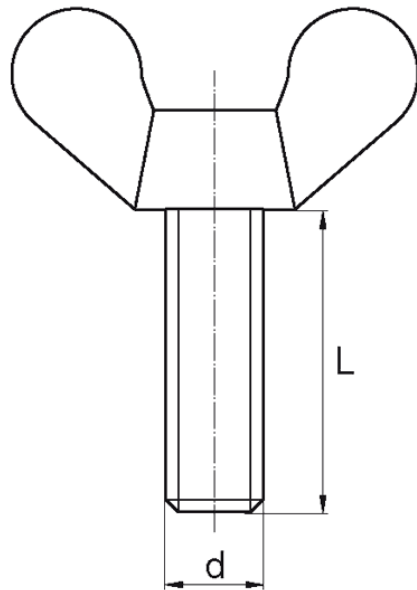

**BL-SM316 - Wing screws DIN 316**

Details:

- **Material: Nylon**
- **Colour: natural**
- Other materials, colours and sizes available on special order
- M12 threaded screws: out of DIN standard

Symbol	Thread d	L	Material	Color	Standard pack
		[mm]			[szt./pcs]
BL-SM316-M10-40	M10	40	PA	natural	1000