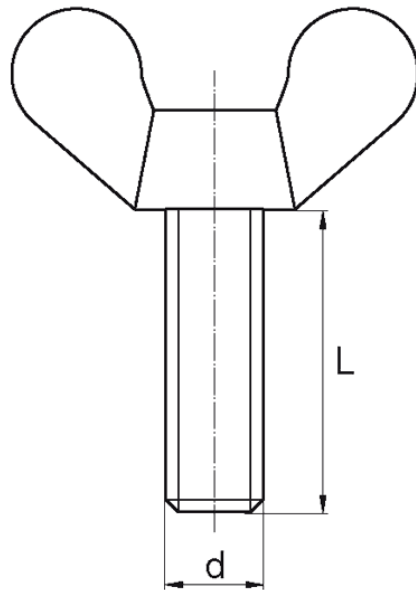

BL-SM316 - Wing screws DIN 316

Details:

- **Material: Nylon**
- **Colour: natural**
- Other materials, colours and sizes available on special order
- M12 threaded screws: out of DIN standard

Symbol	Thread d	L	Material	Color	Standard pack
		[mm]			[szt./pcs]
BL-SM316-M10-35	M10	35	PA	natural	1000