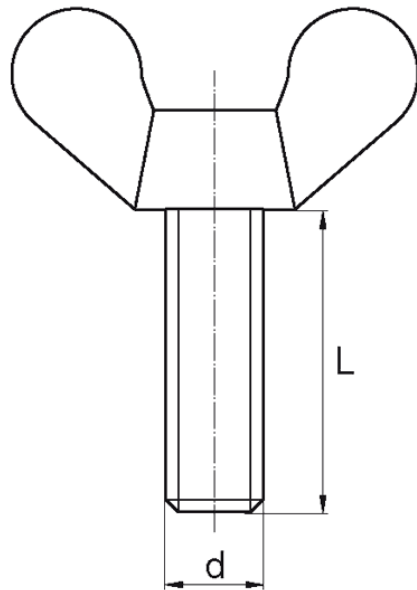

BL-SM316 - Wing screws DIN 316

Details:

- **Material: Nylon**
- **Colour: natural**
- Other materials, colours and sizes available on special order
- M12 threaded screws: out of DIN standard

Symbol	Thread d	L	Material	Color	Standard pack
		[mm]			[szt./pcs]
BL-SM316-M10-20	M10	20	PA	natural	1000