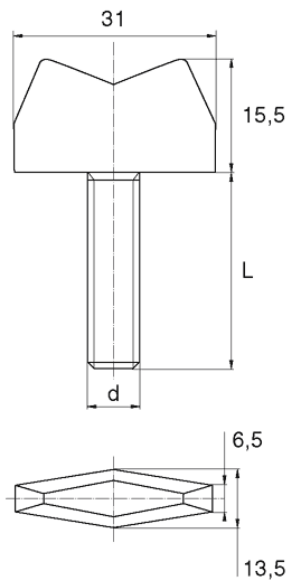

## BL-SM30 - Plastic wing screws

### Details:

- **Material: Nylon**
- **Colour: natural**
- Other materials, colours and sizes available on special order
- Lengths 15 and 17 mm have a 5.0 mm non-threaded part under the head.
- Most screws fully threaded up to 80 mm long.

Symbol	Thread d	L	Head diameter	Head height	Material	Color	Standard pack
		[mm]	[mm]	[mm]			[szt./pcs]
BL-SM30-M8-075	M8	75	31	15.5	PA	natural	1000