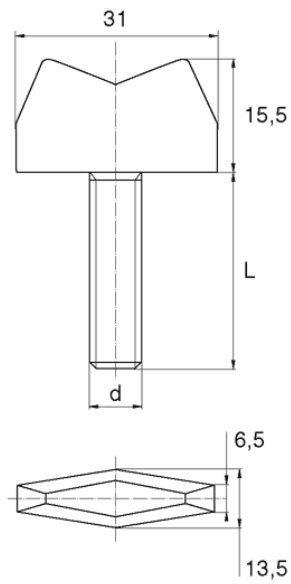

## BL-SM30 - Plastic wing screws

### Details:

- **Material: Nylon**
- **Colour: natural**
- Other materials, colours and sizes available on special order
- Lengths 15 and 17 mm have a 5.0 mm non-threaded part under the head.
- Most screws fully threaded up to 80 mm long.

Symbol	Thread d	L	Head diameter	Head height	Material	Color	Standard pack
		[mm]	[mm]	[mm]			[szt./pcs]
BL-SM30-M8-008	M8	8	31	15.5	PA	natural	1000