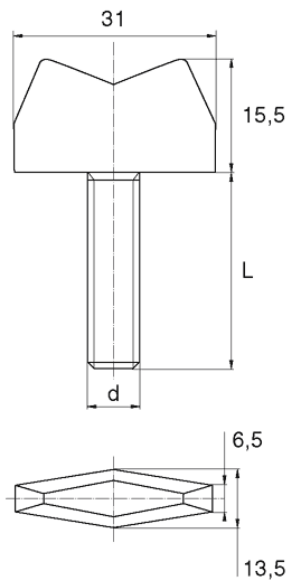

## BL-SM30 - Plastic wing screws

### Details:

- **Material: Nylon**
- **Colour: natural**
- Other materials, colours and sizes available on special order
- Lengths 15 and 17 mm have a 5.0 mm non-threaded part under the head.
- Most screws fully threaded up to 80 mm long.

Symbol	Thread d	L	Head diameter	Head height	Material	Color	Standard pack
		[mm]	[mm]	[mm]			[szt./pcs]
BL-SM30-M6-070	M6	70	31	15.5	PA	natural	1000