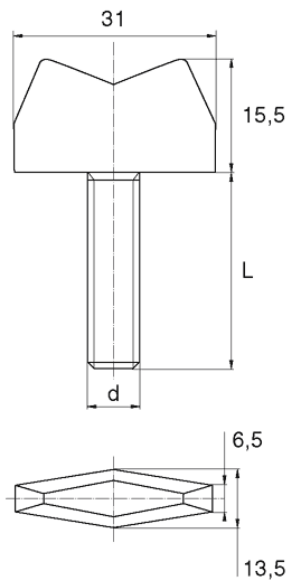

BL-SM30 - Plastic wing screws

Details:

- **Material: Nylon**
- **Colour: natural**
- Other materials, colours and sizes available on special order
- Lengths 15 and 17 mm have a 5.0 mm non-threaded part under the head.
- Most screws fully threaded up to 80 mm long.

Symbol	Thread d	L	Head diameter	Head height	Material	Color	Standard pack
		[mm]	[mm]	[mm]			[szt./pcs]
BL-SM30-M12-110	M12	110	31	15.5	PA	natural	1000