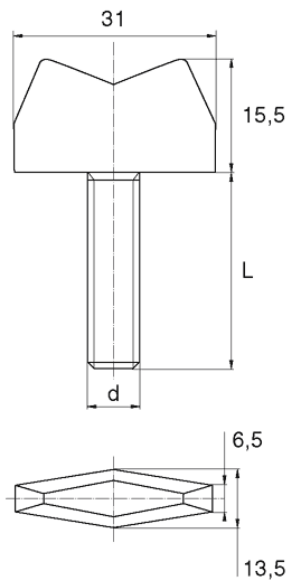

## BL-SM30 - Plastic wing screws

**Details:**

- **Material: Nylon**
- **Colour: natural**
- Other materials, colours and sizes available on special order
- Lengths 15 and 17 mm have a 5.0 mm non-threaded part under the head.
- Most screws fully threaded up to 80 mm long.

Symbol	Thread d	L	Head diameter	Head height	Material	Color	Standard pack
		[mm]	[mm]	[mm]			[szt./pcs]
BL-SM30-M12-100	M12	100	31	15.5	PA	natural	1000