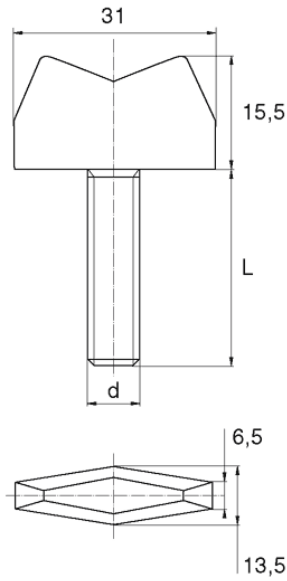

BL-SM30 - Plastic wing screws

Details:

- **Material: Nylon**
- **Colour: natural**
- Other materials, colours and sizes available on special order
- Lengths 15 and 17 mm have a 5.0 mm non-threaded part under the head.
- Most screws fully threaded up to 80 mm long.

Symbol	Thread d	L	Head diameter	Head height	Material	Color	Standard pack
		[mm]	[mm]	[mm]			[szt./pcs]
BL-SM30-M10-070	M10	70	31	15.5	PA	natural	1000