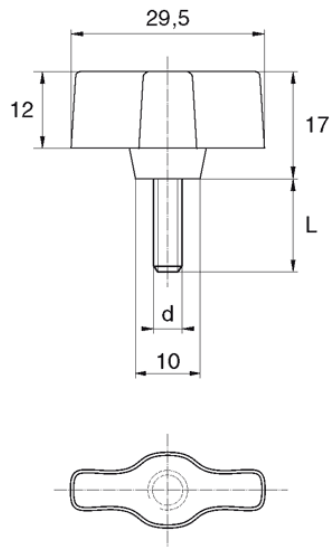

**BL-SM150 - Plastic wing screws**

Details:

- **Material: Nylon**
- **Colour: natural**
- Other materials, colours and sizes available on special order

Symbol	Thread d	L	Head diameter	Head height	Material	Color	Standard pack
		[mm]	[mm]	[mm]			[szt./pcs]
BL-SM150-M5-006	M5	6	29.5	17	PA	natural	5000