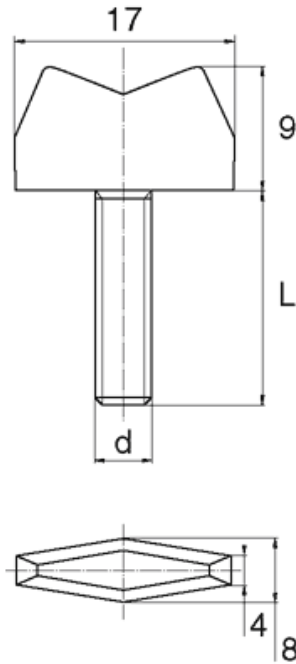

**BL-SM10 - Plastic wing screws**

**Details:**

- **Material: Nylon**
- **Colour: natural**
- Other materials, colours and sizes available on special order
- Lengths 15 and 17 mm have a 5.0 mm non-threaded part under the head.
- The dimension M4x30 has a 5 mm non-threaded part under the head
- Most screws fully threaded up to 80 mm long.

Symbol	Thread d	L	Head diameter	Head height	Material	Color	Standard pack
		[mm]	[mm]	[mm]			[szt./pcs]
BL-SM10-M8-40	M8	40	17	9	PA	natural	1000