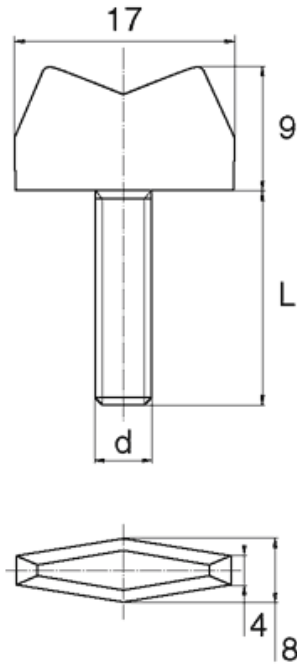

BL-SM10 - Plastic wing screws

Details:

- **Material: Nylon**
- **Colour: natural**
- Other materials, colours and sizes available on special order
- Lengths 15 and 17 mm have a 5.0 mm non-threaded part under the head.
- The dimension M4x30 has a 5 mm non-threaded part under the head
- Most screws fully threaded up to 80 mm long.

Symbol	Thread d	L	Head diameter	Head height	Material	Color	Standard pack
		[mm]	[mm]	[mm]			[szt./pcs]
BL-SM10-M6-75	M6	75	17	9	PA	natural	1000