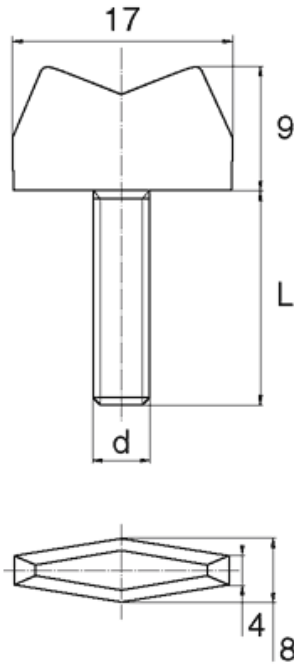

BL-SM10 - Plastic wing screws

Details:

- **Material: Nylon**
- **Colour: natural**
- Other materials, colours and sizes available on special order
- Lengths 15 and 17 mm have a 5.0 mm non-threaded part under the head.
- The dimension M4x30 has a 5 mm non-threaded part under the head
- Most screws fully threaded up to 80 mm long.

Symbol	Thread d	L	Head diameter	Head height	Material	Color	Standard pack
		[mm]	[mm]	[mm]			[szt./pcs]
BL-SM10-M6-55	M6	55	17	9	PA	natural	1000