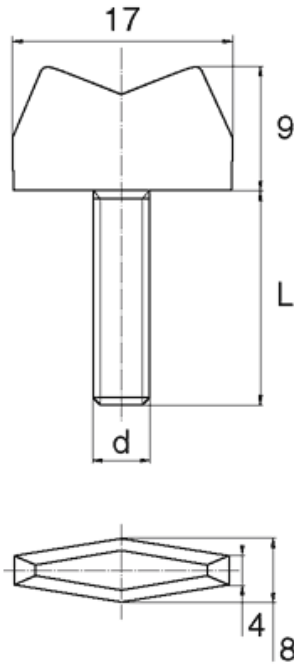

BL-SM10 - Plastic wing screws

Details:

- **Material: Nylon**
- **Colour: natural**
- Other materials, colours and sizes available on special order
- Lengths 15 and 17 mm have a 5.0 mm non-threaded part under the head.
- The dimension M4x30 has a 5 mm non-threaded part under the head
- Most screws fully threaded up to 80 mm long.

Symbol	Thread d	L	Head diameter	Head height	Material	Color	Standard pack
		[mm]	[mm]	[mm]			[szt./pcs]
BL-SM10-M6-35	M6	35	17	9	PA	natural	1000