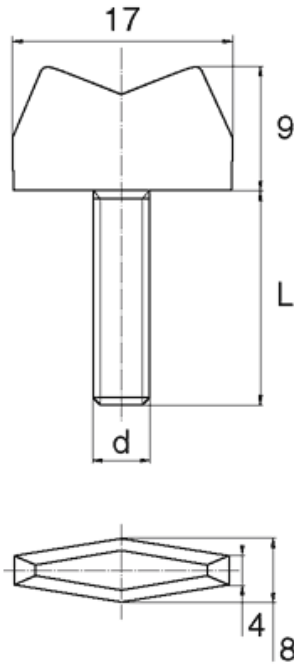

BL-SM10 - Plastic wing screws

Details:

- **Material: Nylon**
- **Colour: natural**
- Other materials, colours and sizes available on special order
- Lengths 15 and 17 mm have a 5.0 mm non-threaded part under the head.
- The dimension M4x30 has a 5 mm non-threaded part under the head
- Most screws fully threaded up to 80 mm long.

Symbol	Thread d	L	Head diameter	Head height	Material	Color	Standard pack
		[mm]	[mm]	[mm]			[szt./pcs]
BL-SM10-M5-65	M5	65	17	9	PA	natural	1000