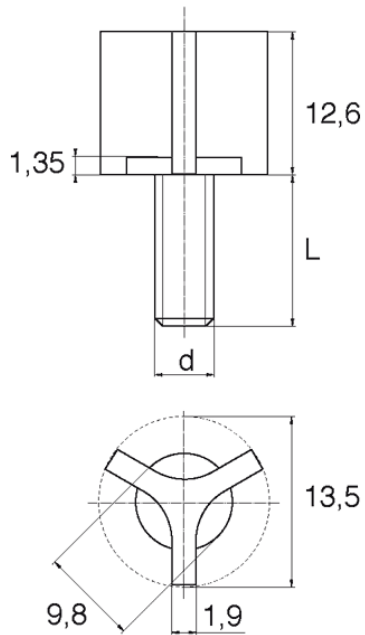

BL-SLT - Triangular head screws

Details:

- **Material: Nylon**
- **Colour: natural**
- Other materials, colours and sizes available on special order
- Lengths 15 and 17 mm have a 5.0 mm non-threaded part under the head.
- The dimension M4x30 has a 5 mm non-threaded part under the head
- Most screws fully threaded up to 80 mm long.

Symbol	Thread d	L	Head diameter	Head height	Material	Color	Standard pack
		[mm]	[mm]	[mm]			[szt./pcs]
BL-SLT-M6-080	M6	80	13.5	12.6	PA	natural	1000