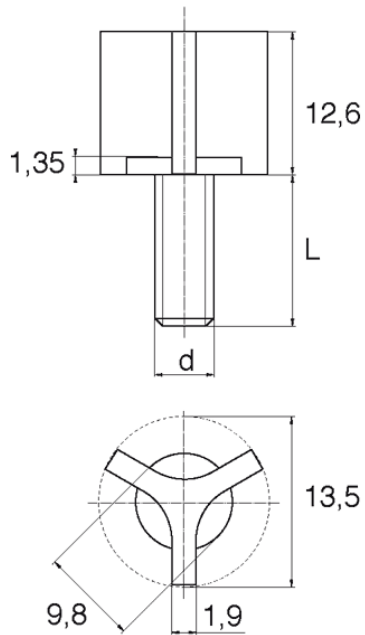

BL-SLT - Triangular head screws

Details:

- **Material: Nylon**
- **Colour: natural**
- Other materials, colours and sizes available on special order
- Lengths 15 and 17 mm have a 5.0 mm non-threaded part under the head.
- The dimension M4x30 has a 5 mm non-threaded part under the head
- Most screws fully threaded up to 80 mm long.

Symbol	Thread d	L	Head diameter	Head height	Material	Color	Standard pack
		[mm]	[mm]	[mm]			[szt./pcs]
BL-SLT-M6-050	M6	50	13.5	12.6	PA	natural	1000