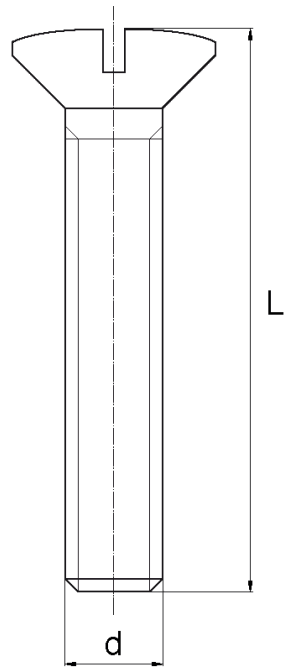

**BL-SLSW -**

Details:

- **Material: Nylon**
- **Colour: natural**
- Materials: Nylon glass filled, PP, PE, PVDF, PC available on special order
- Black and other colours available on special order

Symbol	Thread d	L	Material	Color	Standard pack
		[mm]			[szt./pcs]
BL-SLSW-M10x45	M10	45	PA	natural	1000