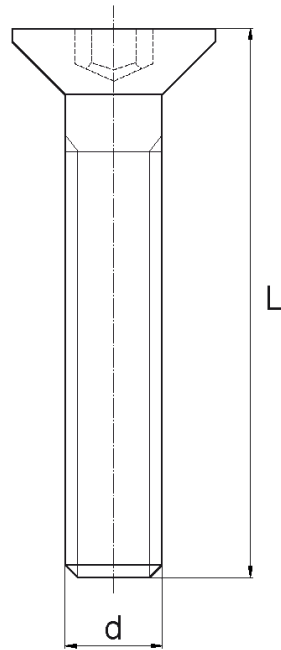

BL-SLSGHEX - Countersunk head screw DIN 7991

Details:

- **Material: Nylon**
- **Colour: natural**
- Materials: Nylon glass filled, PP, PE, PVDF, PC available on special order
- Black and other colours available on special order

Symbol	Thread d	L	Material	Color	Standard pack
		[mm]			[szt./pcs]
BL-SLSGHEX-M12x65	M12	65	PA	natural	1000