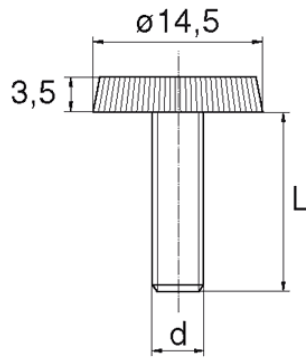

BL-SLRN4 - Screws with knurled and slotted head

Details:

- **Material: Nylon**
- **Colour: natural**
- Other materials, colours and sizes available on special order
- Lengths 15 and 17 mm have a 5.0 mm non-threaded part under the head.
- The dimension M4x30 has a 5 mm non-threaded part under the head
- Most screws fully threaded up to 80 mm long.

Symbol	Thread d	L	Head diameter	Head height	Material	Color	Standard pack
		[mm]	[mm]	[mm]			[szt./pcs]
BL-SLRN4-M10-025	M10	25	14.5	3.5	PA	natural	5000