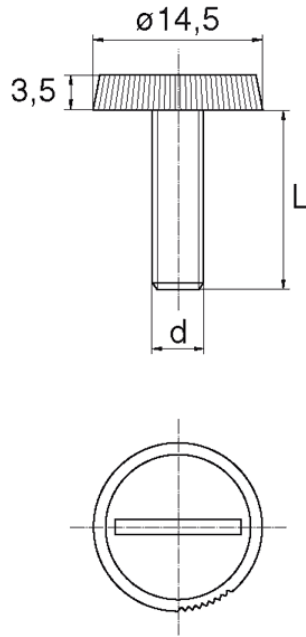

**BL-SLRN4 - Screws with knurled and slotted head**

Details:

- **Material: Nylon**
- **Colour: natural**
- Other materials, colours and sizes available on special order
- Lengths 15 and 17 mm have a 5.0 mm non-threaded part under the head.
- The dimension M4x30 has a 5 mm non-threaded part under the head
- Most screws fully threaded up to 80 mm long.

Symbol	Thread d	L	Head diameter	Head height	Material	Color	Standard pack
		[mm]	[mm]	[mm]			[szt./pcs]
BL-SLRN4-M10-012	M10	12	14.5	3.5	PA	natural	5000