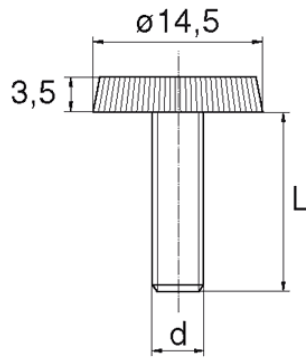

**BL-SLRN4 - Screws with knurled and slotted head**

Details:

- **Material: Nylon**
- **Colour: natural**
- Other materials, colours and sizes available on special order
- Lengths 15 and 17 mm have a 5.0 mm non-threaded part under the head.
- The dimension M4x30 has a 5 mm non-threaded part under the head
- Most screws fully threaded up to 80 mm long.

Symbol	Thread d	L	Head diameter	Head height	Material	Color	Standard pack
		[mm]	[mm]	[mm]			[szt./pcs]
BL-SLRN4-M10-010	M10	10	14.5	3.5	PA	natural	5000