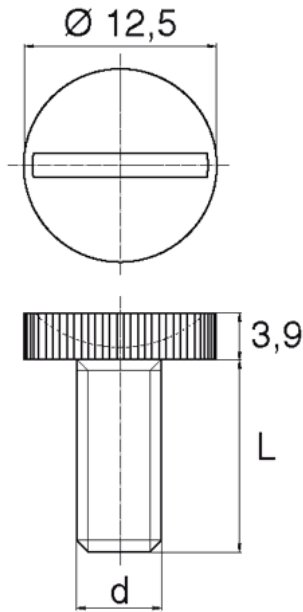

BL-SLRN2 - Screws with knurled and slotted head

Details:

- **Material: Nylon**
- **Colour: natural**
- Other materials, colours and sizes available on special order
- Lengths 15 and 17 mm have a 5.0 mm non-threaded part under the head.
- The dimension M4x30 has a 5 mm non-threaded part under the head
- Most screws fully threaded up to 80 mm long.

Symbol	Thread d	Thread length L	Head diameter	Head height	Material	Color	Standard pack
		[mm]	[mm]	[mm]			[szt./pcs]
BL-SLRN2-M8-030	M8	30	12.5	3.9	PA	natural	1000