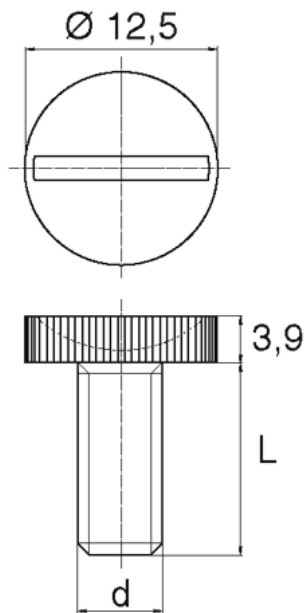

**BL-SLRN2 - Screws with knurled and slotted head**

**Details:**

- **Material: Nylon**
- **Colour: natural**
- Other materials, colours and sizes available on special order
- Lengths 15 and 17 mm have a 5.0 mm non-threaded part under the head.
- The dimension M4x30 has a 5 mm non-threaded part under the head
- Most screws fully threaded up to 80 mm long.

Symbol	Thread d	Thread length L	Head diameter	Head height	Material	Color	Standard pack
		[mm]	[mm]	[mm]			[szt./pcs]
BL-SLRN2-M6-055	M6	55	12.5	3.9	PA	natural	1000