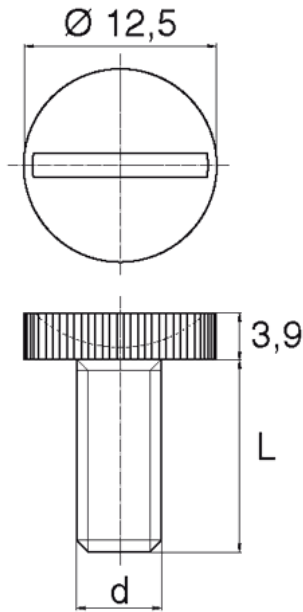

**BL-SLRN2 - Screws with knurled and slotted head**

Details:

- **Material: Nylon**
- **Colour: natural**
- Other materials, colours and sizes available on special order
- Lengths 15 and 17 mm have a 5.0 mm non-threaded part under the head.
- The dimension M4x30 has a 5 mm non-threaded part under the head
- Most screws fully threaded up to 80 mm long.

Symbol	Thread d	Thread length L	Head diameter	Head height	Material	Color	Standard pack
		[mm]	[mm]	[mm]			[szt./pcs]
BL-SLRN2-M10-017	M10	17	12.5	3.9	PA	natural	10000