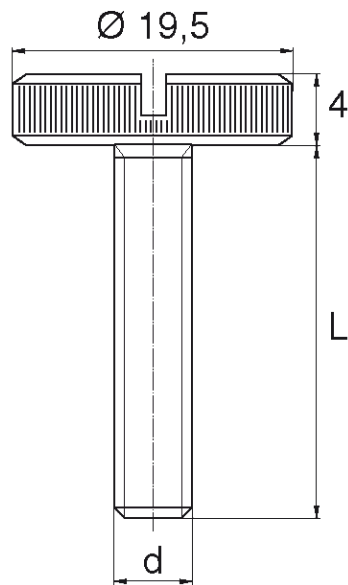

BL-SLRN1 - Screws with knurled and slotted head

Details:

- **Material: Nylon**
- **Colour: natural**
- Other materials, colours and sizes available on special order
- Lengths 15 and 17 mm have a 5.0 mm non-threaded part under the head.
- Most screws fully threaded up to 80 mm long.

| Symbol | Thread d | Thread length L | Head diameter | Head height | Material | Color | Standard pack |
|-----------------|-------------|--------------------|---------------|-------------|----------|---------|---------------|
| | | [mm] | [mm] | [mm] | | | [szt./pcs] |
| BL-SLRN1-M8-065 | M8 | 65 | 19.5 | 4 | PA | natural | 1000 |