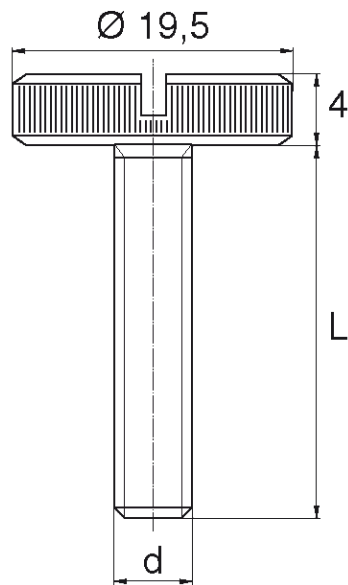

BL-SLRN1 - Screws with knurled and slotted head

Details:

- **Material: Nylon**
- **Colour: natural**
- Other materials, colours and sizes available on special order
- Lengths 15 and 17 mm have a 5.0 mm non-threaded part under the head.
- Most screws fully threaded up to 80 mm long.

Symbol	Thread d	Thread length L	Head diameter	Head height	Material	Color	Standard pack
		[mm]	[mm]	[mm]			[szt./pcs]
BL-SLRN1-M6-030	M6	30	19.5	4	PA	natural	1000