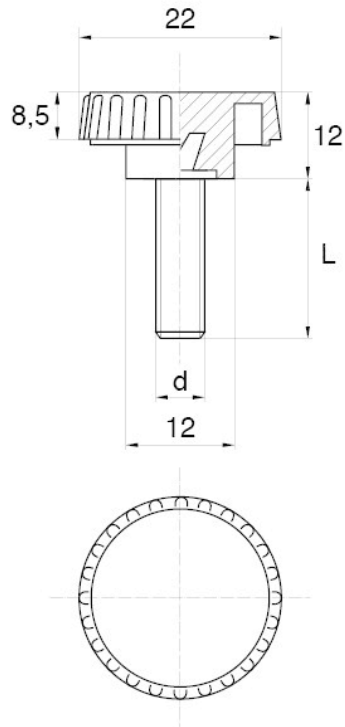

BL-SLRM90 - Knurled thumb screws

Details:

- **Handle material:** Nylon
- **Stud material:** zinc-plated steel; stainless steel or brass available on special order
- **Handle colour:** black; other colours available on special order

Symbol	Ext. thread d	Ext. thread length L	Standard pack
		[mm]	[szt./pcs]
BL-SLRM90-M6-50	M6	50	2500