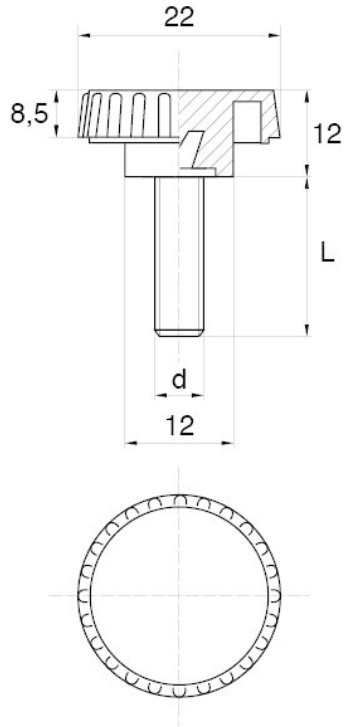

BL-SLRM90 - Knurled thumb screws

Details:

- **Handle material:** Nylon
- **Stud material:** zinc-plated steel; stainless steel or brass available on special order
- **Handle colour:** black; other colours available on special order

Symbol	Ext. thread d	Ext. thread length L	Standard pack
		[mm]	[szt./pcs]
BL-SLRM90-M6-45	M6	45	2500