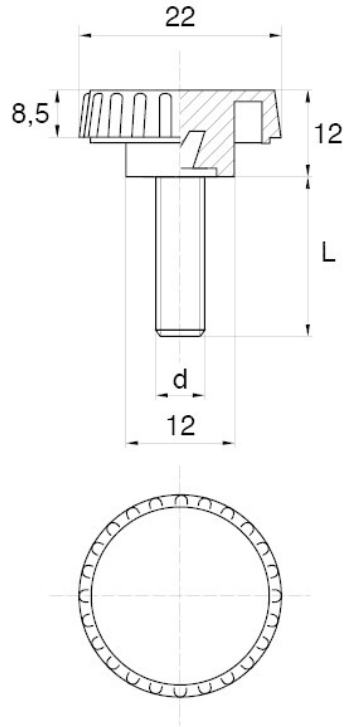

BL-SLRM90 - Knurled thumb screws

Details:

- **Handle material:** Nylon
- **Stud material:** zinc-plated steel; stainless steel or brass available on special order
- **Handle colour:** black; other colours available on special order

Symbol	Ext. thread d	Ext. thread length L	Standard pack
		[mm]	[szt./pcs]
BL-SLRM90-M6-40	M6	40	2500