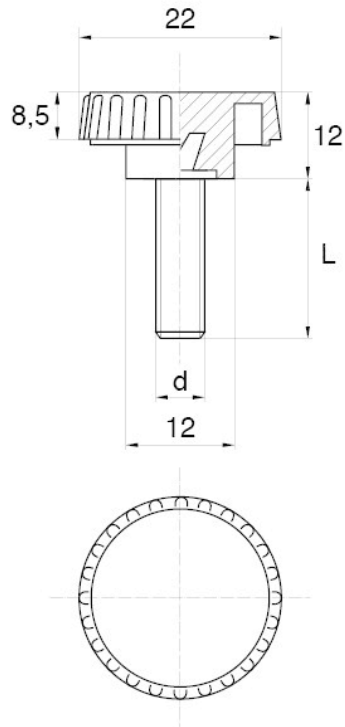

BL-SLRM90 - Knurled thumb screws

Details:

- **Handle material:** Nylon
- **Stud material:** zinc-plated steel; stainless steel or brass available on special order
- **Handle colour:** black; other colours available on special order

Symbol	Ext. thread d	Ext. thread length L	Standard pack
		[mm]	[szt./pcs]
BL-SLRM90-M6-35	M6	35	2500