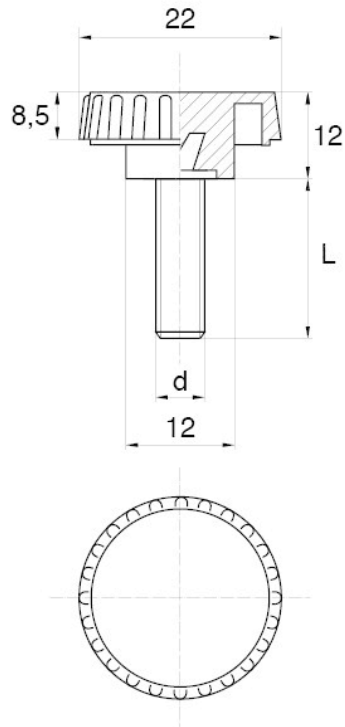

BL-SLRM90 - Knurled thumb screws

Details:

- **Handle material:** Nylon
- **Stud material:** zinc-plated steel; stainless steel or brass available on special order
- **Handle colour:** black; other colours available on special order

Symbol	Ext. thread d	Ext. thread length L	Standard pack
		[mm]	[szt./pcs]
BL-SLRM90-M6-30	M6	30	2500