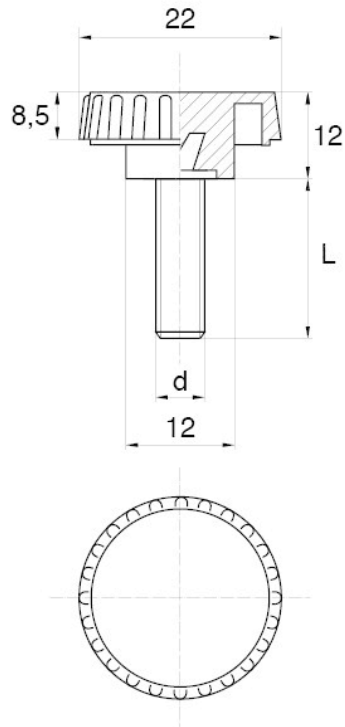

BL-SLRM90 - Knurled thumb screws

Details:

- **Handle material:** Nylon
- **Stud material:** zinc-plated steel; stainless steel or brass available on special order
- **Handle colour:** black; other colours available on special order

Symbol	Ext. thread d	Ext. thread length L	Standard pack
		[mm]	[szt./pcs]
BL-SLRM90-M6-25	M6	25	2500