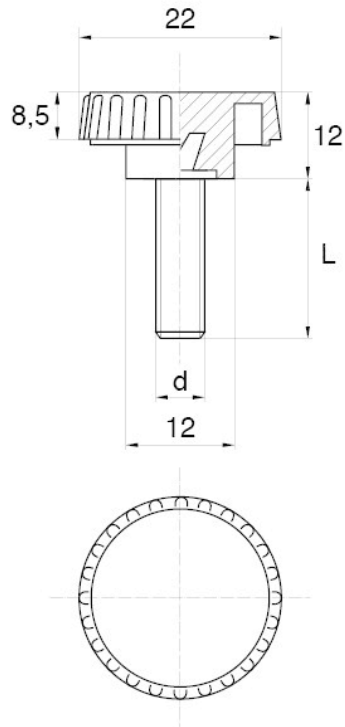

BL-SLRM90 - Knurled thumb screws

Details:

- **Handle material:** Nylon
- **Stud material:** zinc-plated steel; stainless steel or brass available on special order
- **Handle colour:** black; other colours available on special order

Symbol	Ext. thread d	Ext. thread length L	Standard pack
		[mm]	[szt./pcs]
BL-SLRM90-M6-20	M6	20	2500