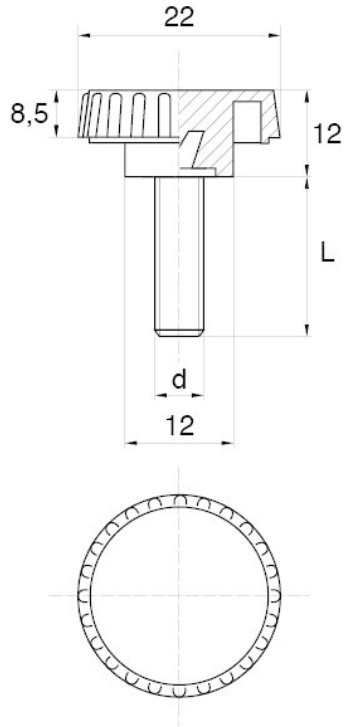

BL-SLRM90 - Knurled thumb screws

Details:

- **Handle material:** Nylon
- **Stud material:** zinc-plated steel; stainless steel or brass available on special order
- **Handle colour:** black; other colours available on special order

Symbol	Ext. thread d	Ext. thread length L	Standard pack
		[mm]	[szt./pcs]
BL-SLRM90-M6-18	M6	18	2500