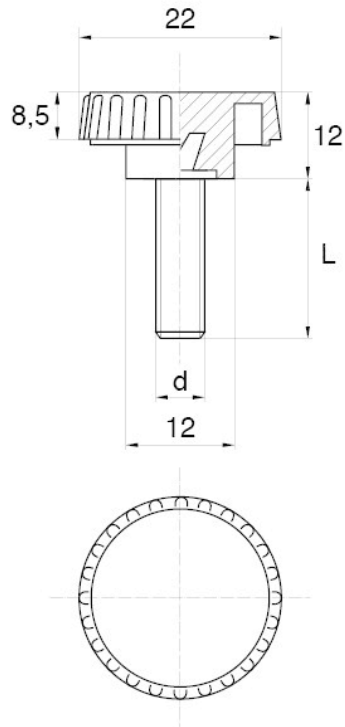

BL-SLRM90 - Knurled thumb screws

Details:

- **Handle material:** Nylon
- **Stud material:** zinc-plated steel; stainless steel or brass available on special order
- **Handle colour:** black; other colours available on special order

Symbol	Ext. thread d	Ext. thread length L	Standard pack
		[mm]	[szt./pcs]
BL-SLRM90-M6-16	M6	16	2500