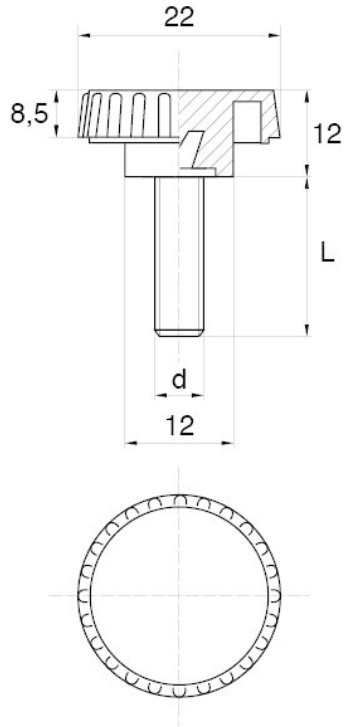

BL-SLRM90 - Knurled thumb screws

Details:

- **Handle material:** Nylon
- **Stud material:** zinc-plated steel; stainless steel or brass available on special order
- **Handle colour:** black; other colours available on special order

Symbol	Ext. thread d	Ext. thread length L	Standard pack
		[mm]	[szt./pcs]
BL-SLRM90-M6-12	M6	12	2500